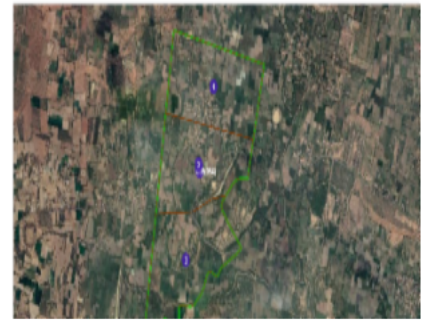

Nazri Naksha

Google Map View