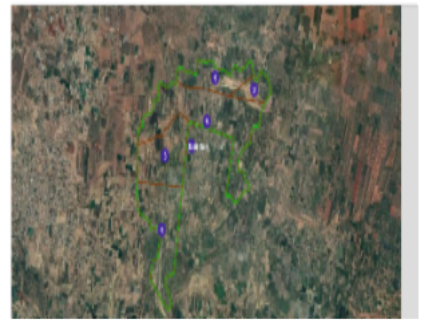

Nazri Naksha

Google Map View