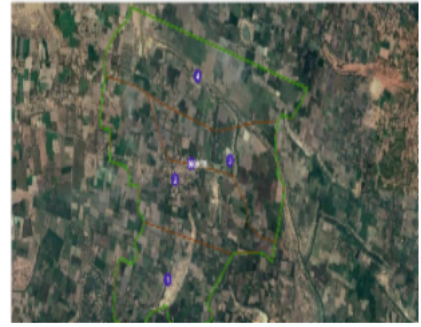

Nazri Naksha

Google Map View