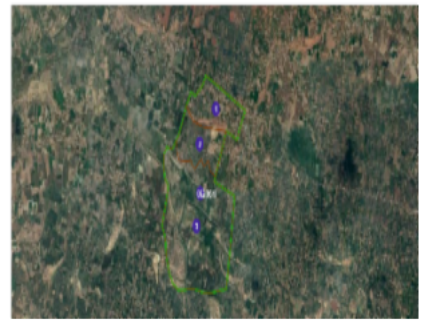

Nazri Naksha

Google Map View