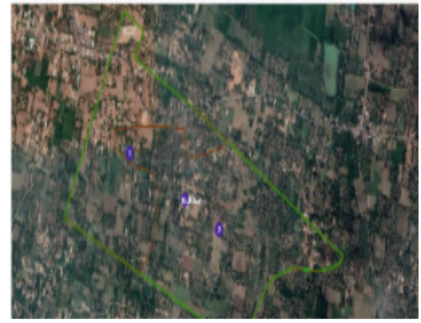

Nazri Naksha

Google Map View