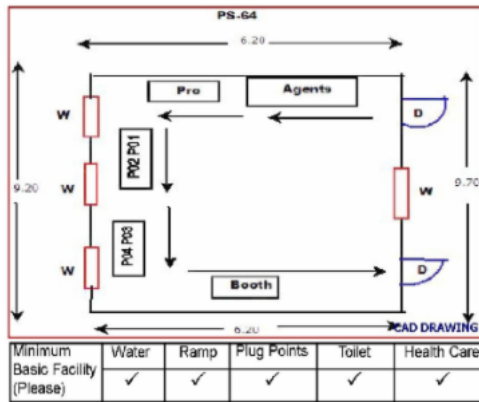

Nazri Naksha

Google Map View

Polling Station Building Front View

Polling Station Front View

Cad View

Key MAP View