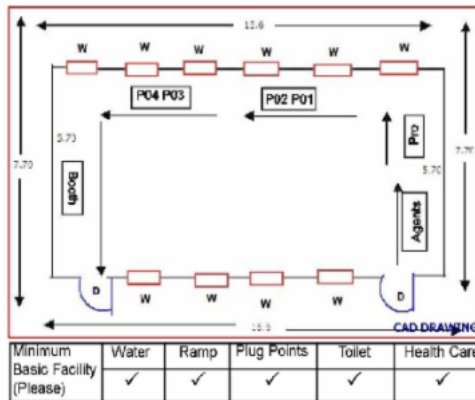

Nazri Naksha

Google Map View

Polling Station Building Front View

Polling Station Front View

Cad View

Key MAP View