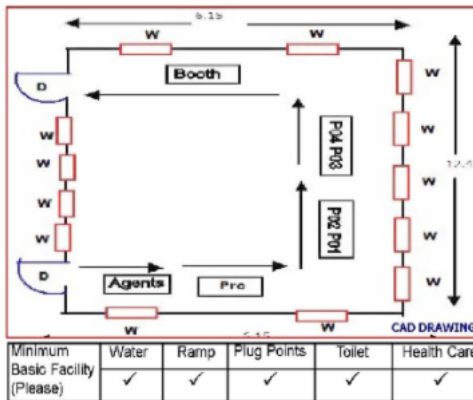

Nazri Naksha

Google Map View

Polling Station Building Front View

Polling Station Front View

Cad View

Key MAP View