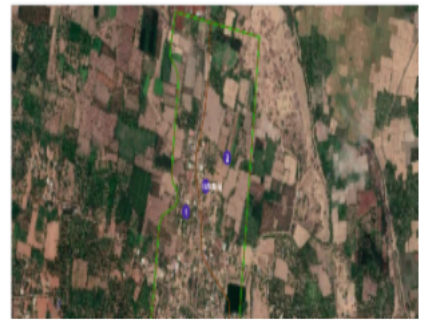

Nazri Naksha

Google Map View