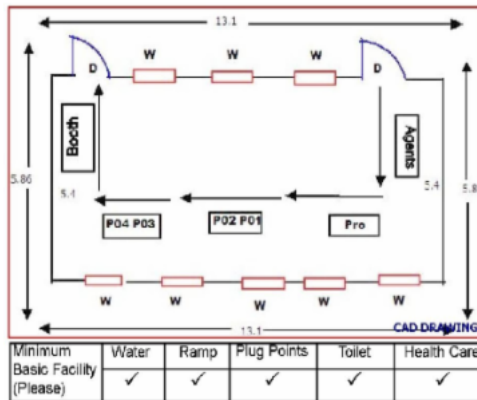

Nazri Naksha

Google Map View

Polling Station Building Front View

Polling Station Front View

Cad View

Key MAP View