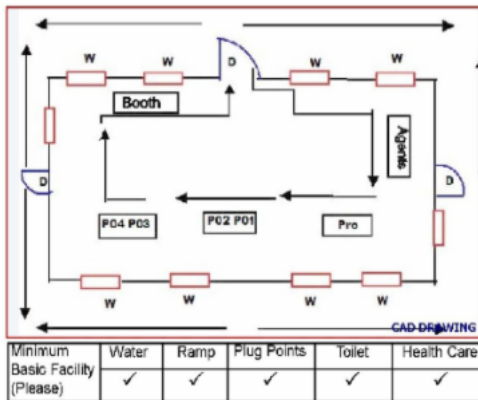

Nazri Naksha

Google Map View

Polling Station Building Front View

Polling Station Front View

Cad View

Key MAP View