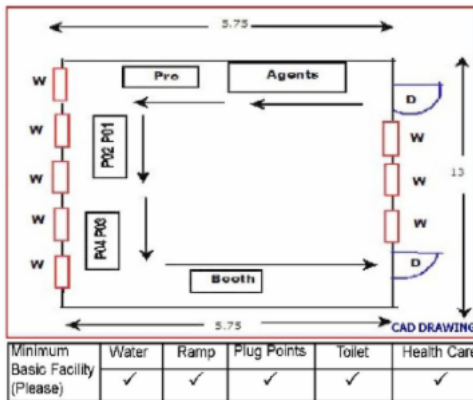

Nazri Naksha

Google Map View

Polling Station Building Front View

Polling Station Front View

Cad View

Key MAP View