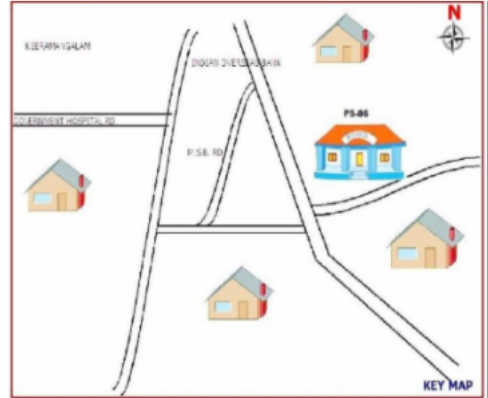

Cad View

Key MAP View

Minimum Basic Facility (Please)	Water	Ramp	Plug Points	Toilet	Health Care
	✓	✓	✓	✓	✓