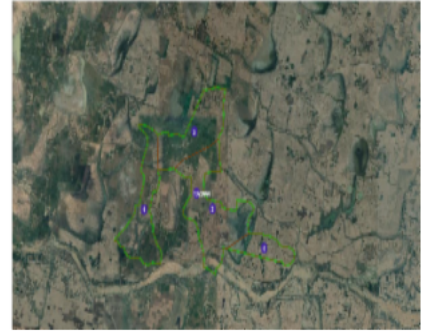

Nazri Naksha

Google Map View