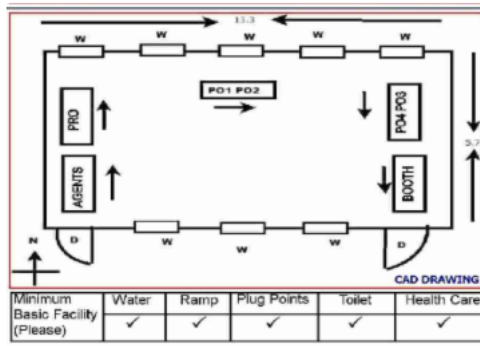

Nazri Naksha

Google Map View

Polling Station Building Front View

Polling Station Front View

Cad View

Key MAP View