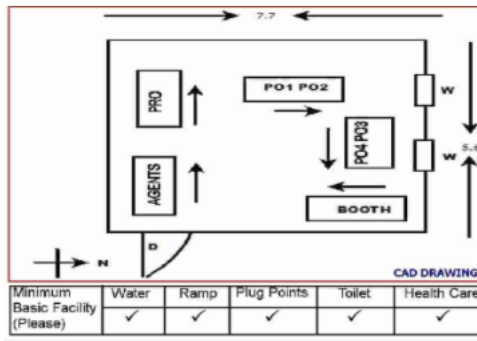

Nazri Naksha

Google Map View

Polling Station Building Front View

Polling Station Front View

Cad View

Key MAP View