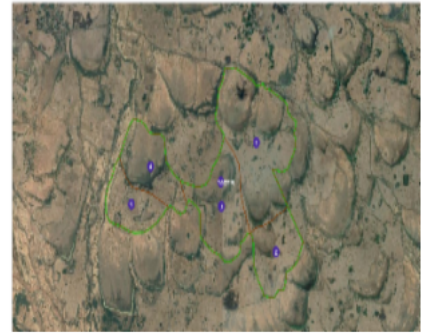

Nazri Naksha

Google Map View