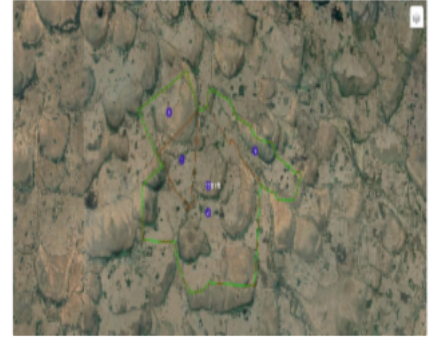

Nazri Naksha

Google Map View