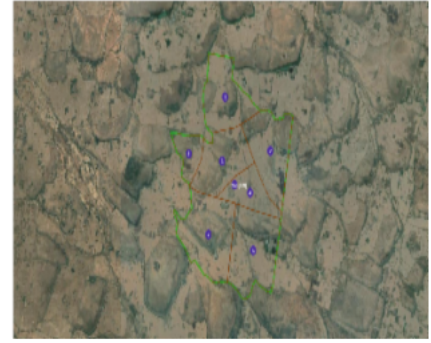

Nazri Naksha

Google Map View