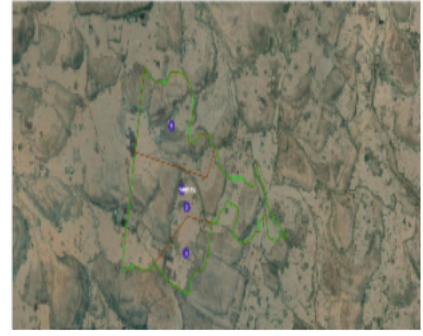

Nazri Naksha

Google Map View