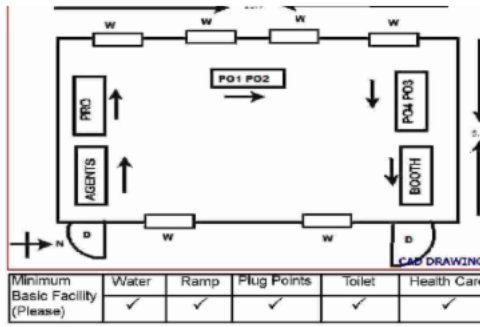

Nazri Naksha

Google Map View

Cad View