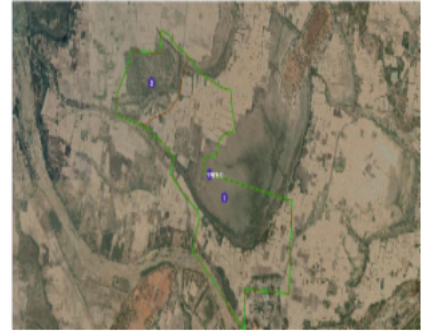

Nazri Naksha

Google Map View