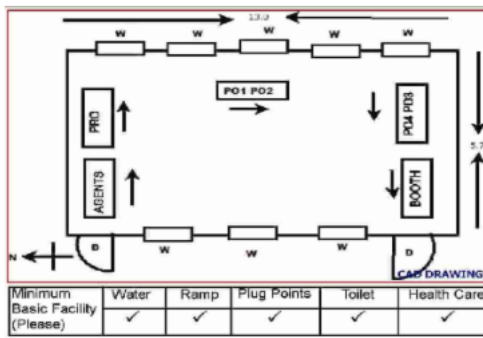

Nazri Naksha

Google Map View

Cad View