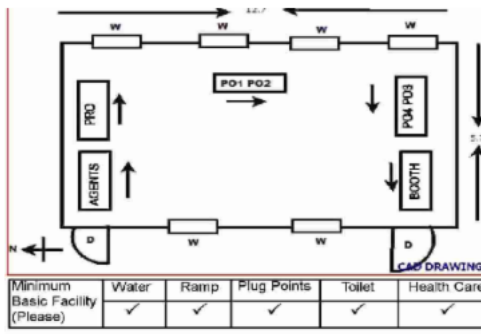

Nazri Naksha

Google Map View

Cad View