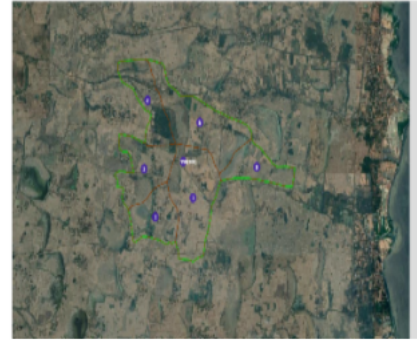

Nazri Naksha

Google Map View