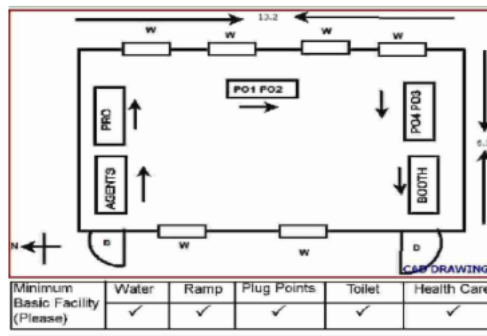

Nazri Naksha

Google Map View

Cad View