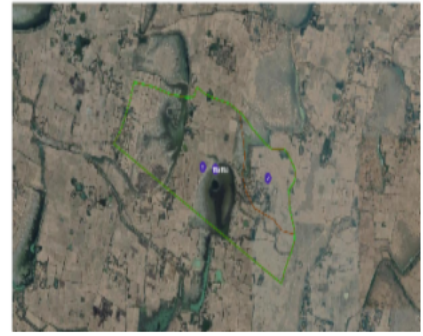

Nazri Naksha

Google Map View