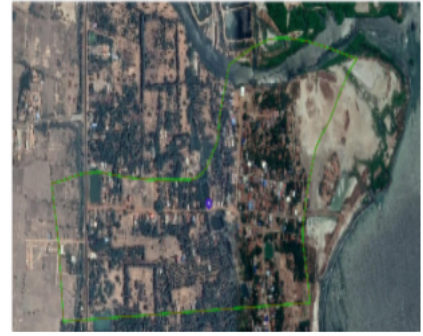

Nazri Naksha

Google Map View