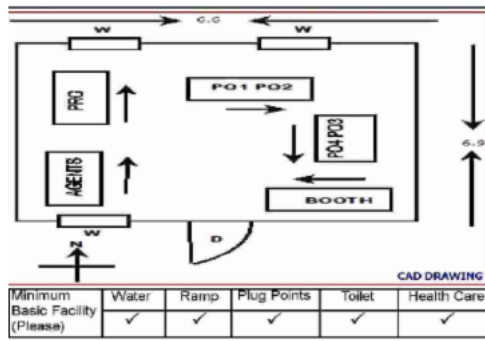

Nazri Naksha

Google Map View

Polling Station Building Front View

Polling Station Front View

Cad View

Key MAP View