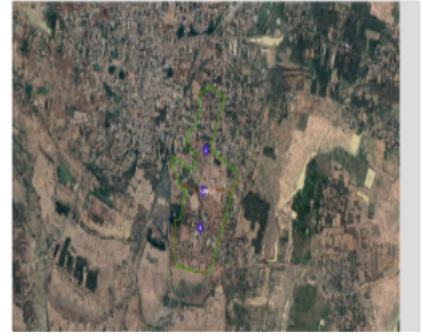

Nazri Naksha

Google Map View