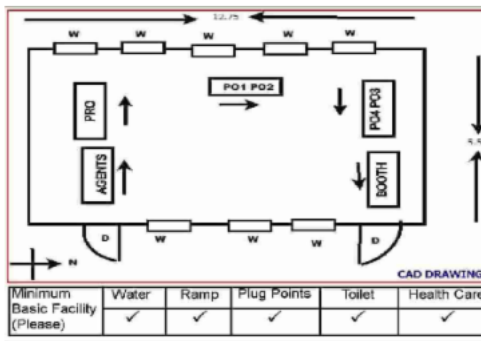

Nazri Naksha

Google Map View

Cad View