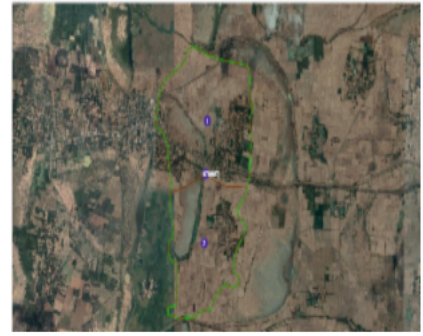

Nazri Naksha

Google Map View