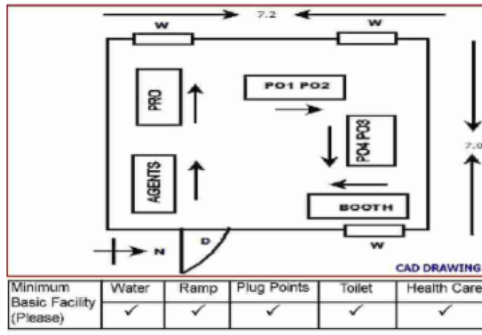

Nazri Naksha

Google Map View

Cad View