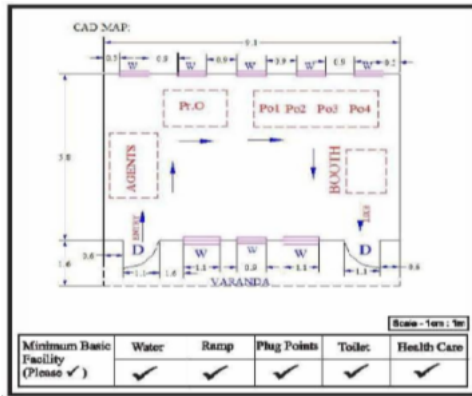

Nazri Naksha

Google Map View

Polling Station Building Front View

Polling Station Front View

Cad View

Key MAP View