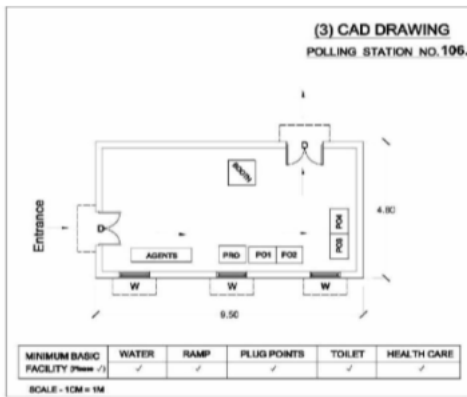

Nazri Naksha

Google Map View

Polling Station Building Front View

Polling Station Front View

Cad View

Key MAP View