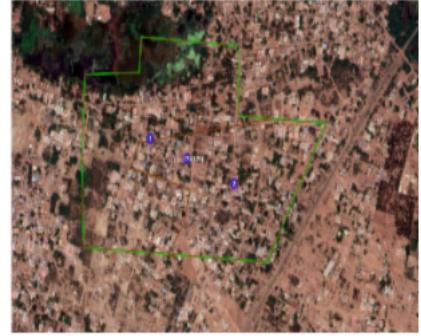

Nazri Naksha

Google Map View