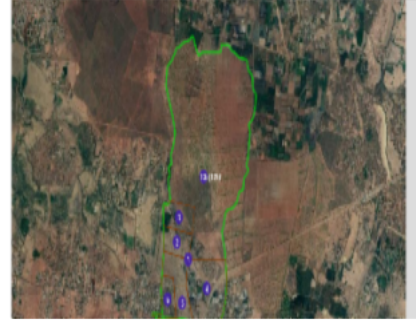

Nazri Naksha

Google Map View