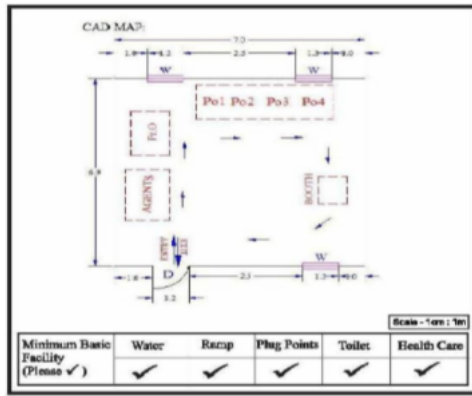

Nazri Naksha

Google Map View

Polling Station Building Front View

Polling Station Front View

Cad View

Key MAP View