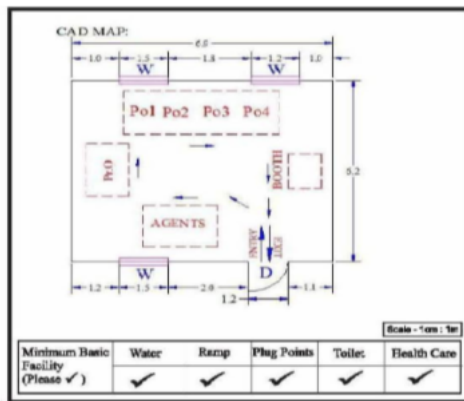

Nazri Naksha

Google Map View

Polling Station Building Front View

Polling Station Front View

Cad View

Key MAP View