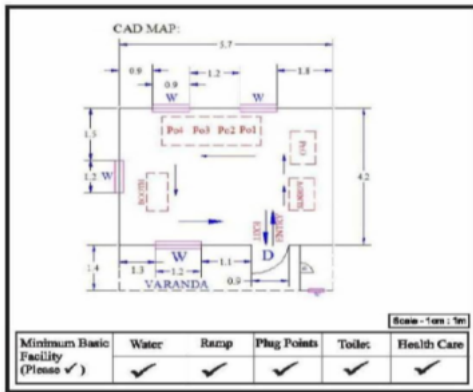

Nazri Naksha

Google Map View

Polling Station Building Front View

Polling Station Front View

Cad View

Key MAP View