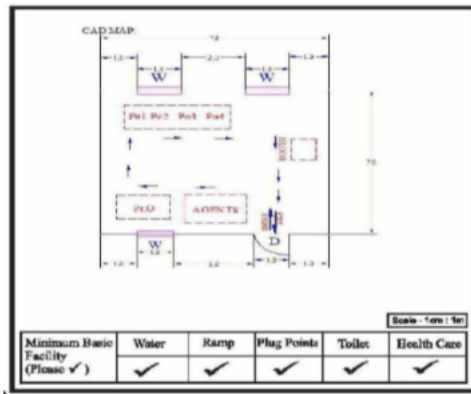

Nazri Naksha

Google Map View

Polling Station Building Front View

Polling Station Front View

Cad View

Key MAP View