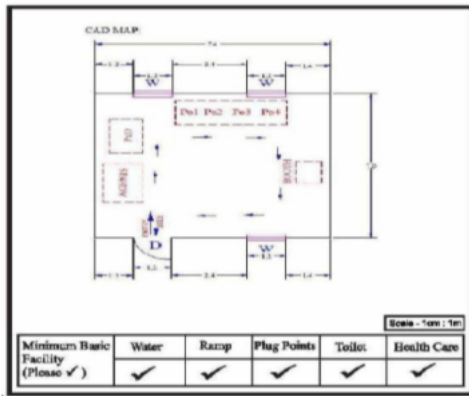

Nazri Naksha

Google Map View

Polling Station Building Front View

Polling Station Front View

Cad View

Key MAP View