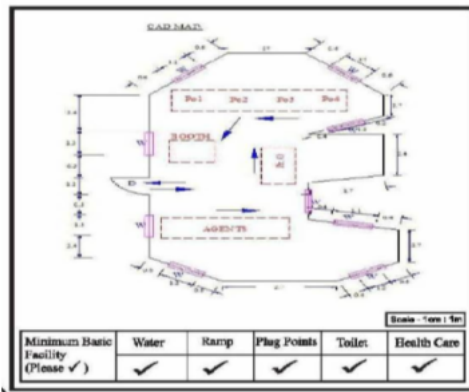

Nazri Naksha

Google Map View

Polling Station Building Front View

Polling Station Front View

Cad View

Key MAP View