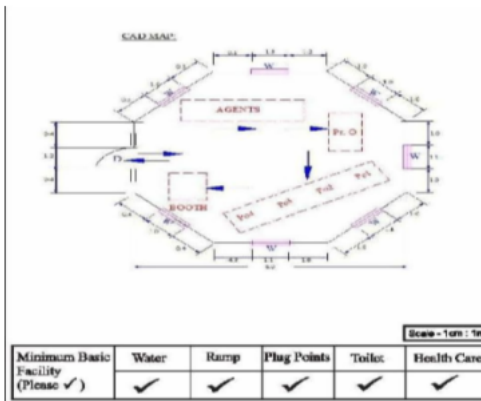

Nazri Naksha

Google Map View

Polling Station Building Front View

Polling Station Front View

Cad View

Key MAP View