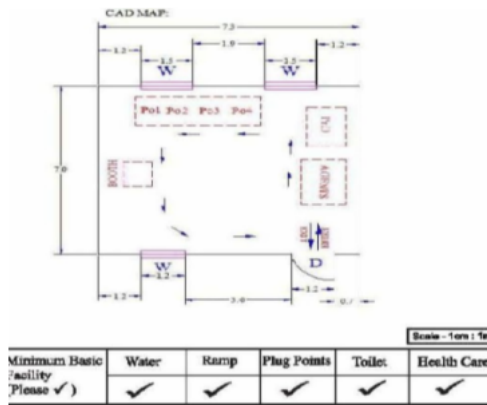

Nazri Naksha

Google Map View

Polling Station Building Front View

Polling Station Front View

Cad View

Key MAP View