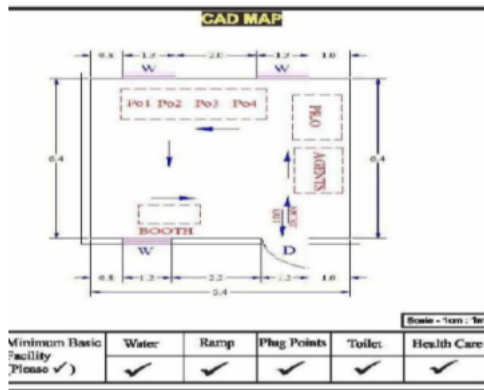

Nazri Naksha

Google Map View

Polling Station Building Front View

Polling Station Front View

Cad View

Key MAP View