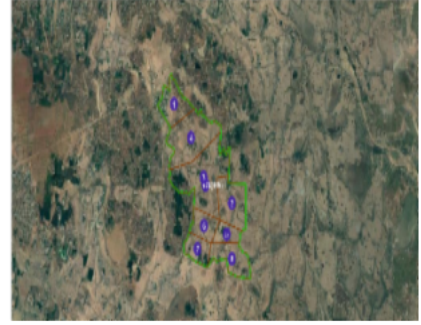

Nazri Naksha

Google Map View