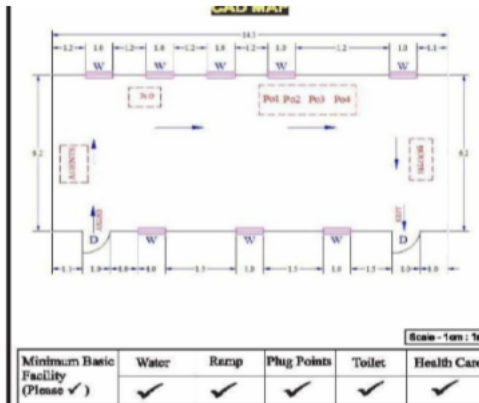

Cad View

Key MAP View

- (a) Landmarks
- (b) Road Names
- (c) Traffic Flow