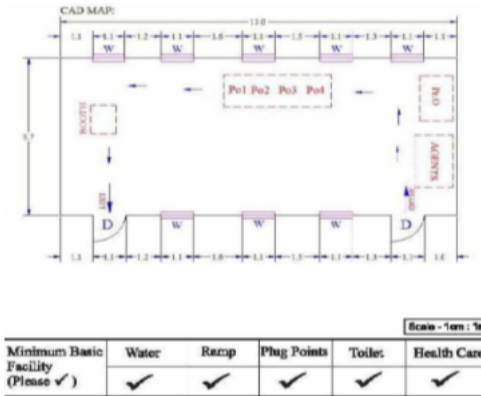

Nazri Naksha

Google Map View

Polling Station Building Front View

Polling Station Front View

Cad View

Key MAP View