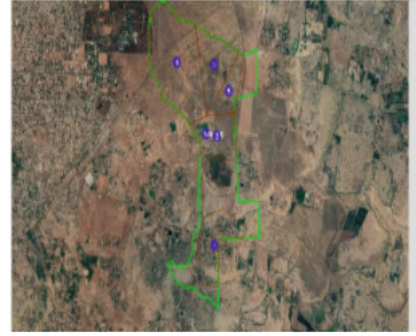

Nazri Naksha

Google Map View